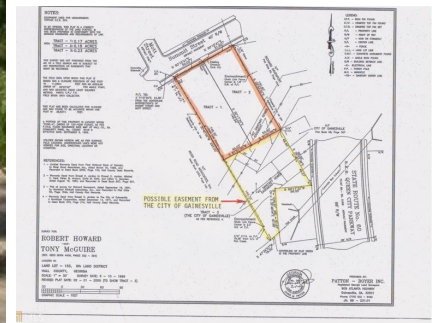

745 Summit St
Gainesville, GA 30501

BERKSHIRE HATHAWAY
HomeServices
Georgia Properties

Powered by **northgeorgiahomehub.com**

MLS# 171663

\$75,000

JUST REDUCED Very Motivated owner. super lot with visibility for your business or duplex building. 1/2 mile views looking down Queen City Parkway from this lot. A great view visible to the 30,000 plus cars a day that go by. Zoned R-2 for duplexes-or homes but will happily rezone to Planned Commercial or office warehouse types of zoning. Both properties on each side zoned Commercial. Directly across from new Police and Fire H.Q. Concept plans for retail/office, medical & town homes - SAVE \$\$\$\$\$