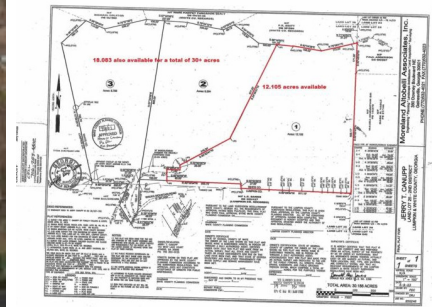

0 Wauka Mountain Rd
Cleveland, GA 30528

BERKSHIRE HATHAWAY
HomeServices
Georgia Properties

Powered by **northgeorgiahomehub.com**

MLS# 812770

\$ 71,995

JUST REDUCED TO \$5,950 per acre 12.1 acres on Wauka Mountain in White County. ** Great Views with 200 feet elevation change on southern side of mountain face. ** Convenient to both Gainesville and Cleveland. Just north of the Hall County line off of Ransom Free Rd. Wooded - deer and wildlife abound. Gravel road access. Recreation, home site, or investment. *** Adjacent 18 acres available for a total of 30+ ac